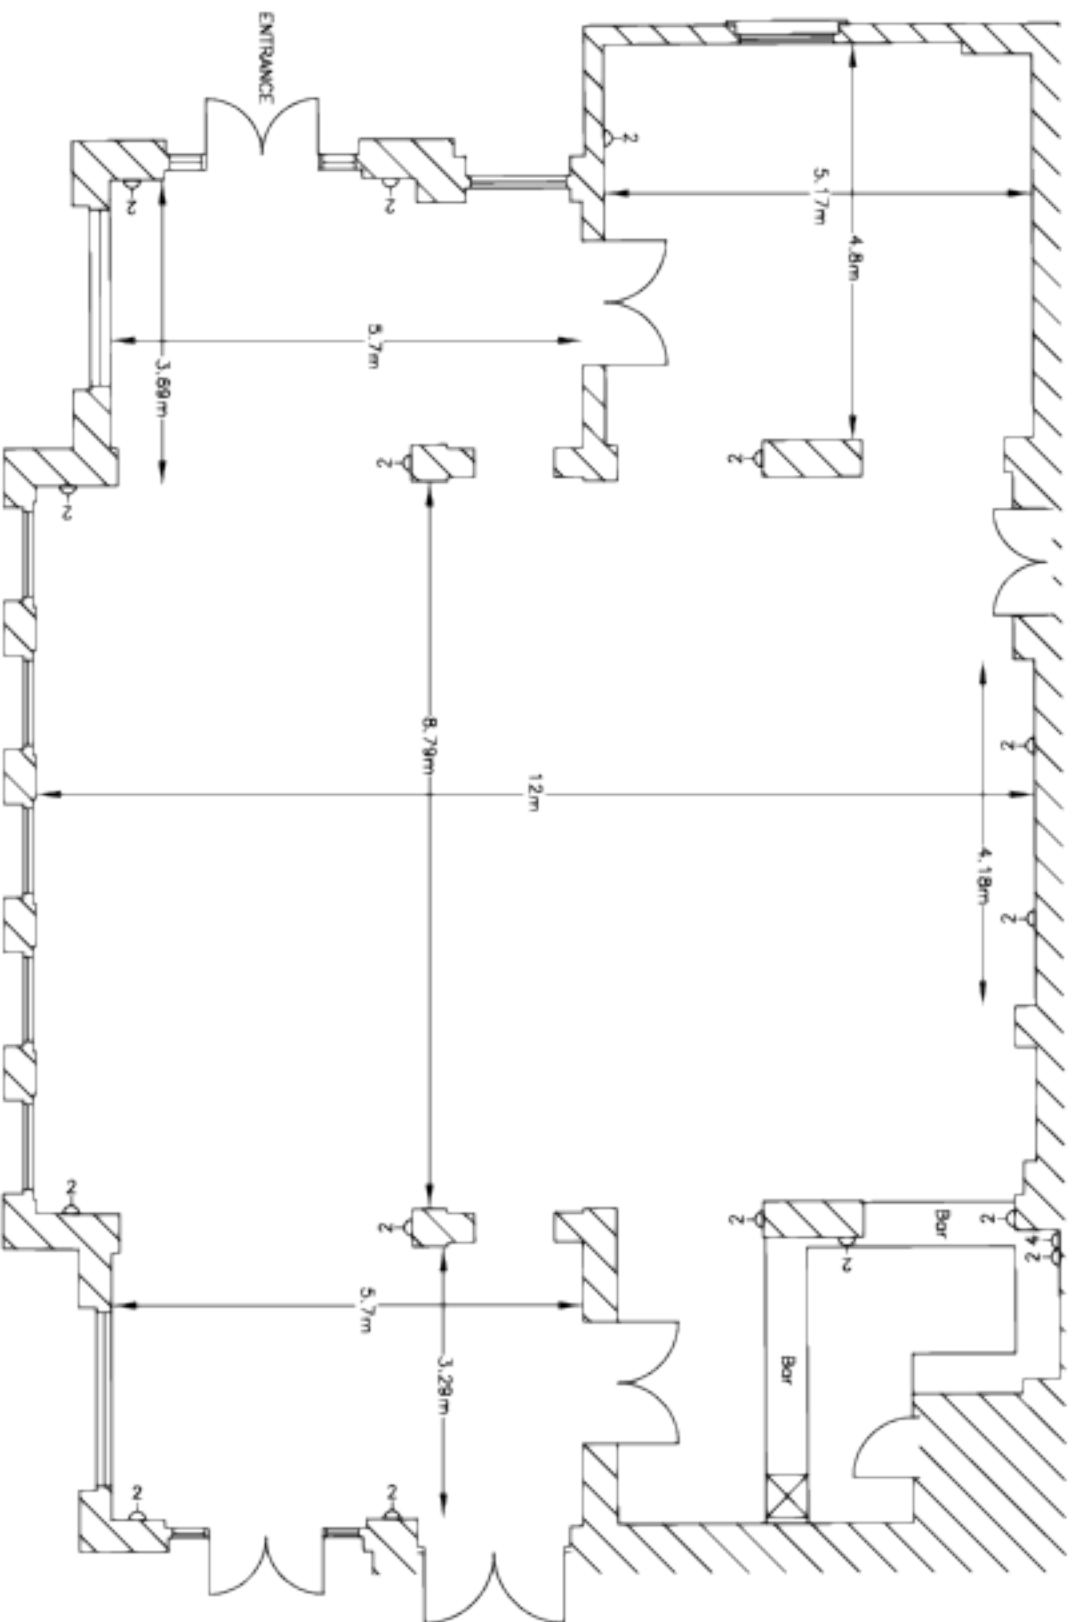

THE BELVEDERE

- Broadband WiFi available
- Base PA system with radio microphones
- Fibre optic starlight ceiling
- Discotheque lighting
- Discotheque console and loudspeakers
- Full disabled access

△ = Double 13amp power point