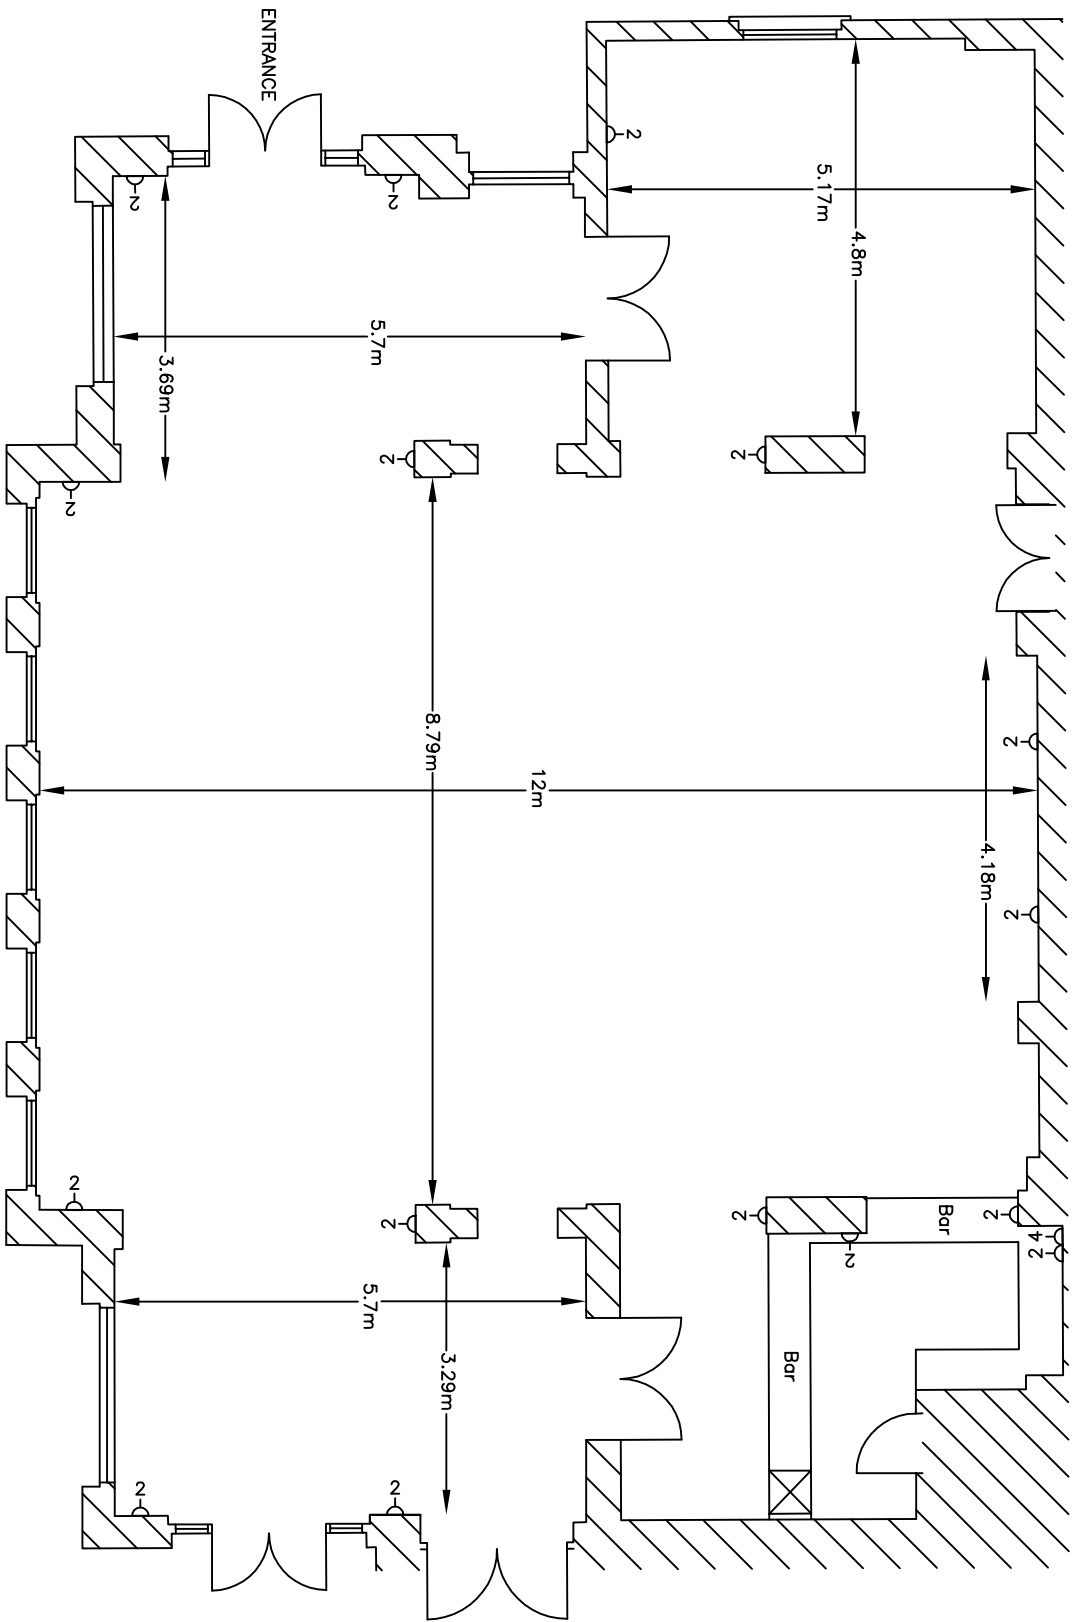

# THE BELVEDERE

- Broadband Wifi available
- Bose PA system with radio microphone
- Fibre optic starlight ceiling
- Discotheque lighting
- Discotheque console and loudspeakers
- Full disabled access

△ = Double 13amp power point