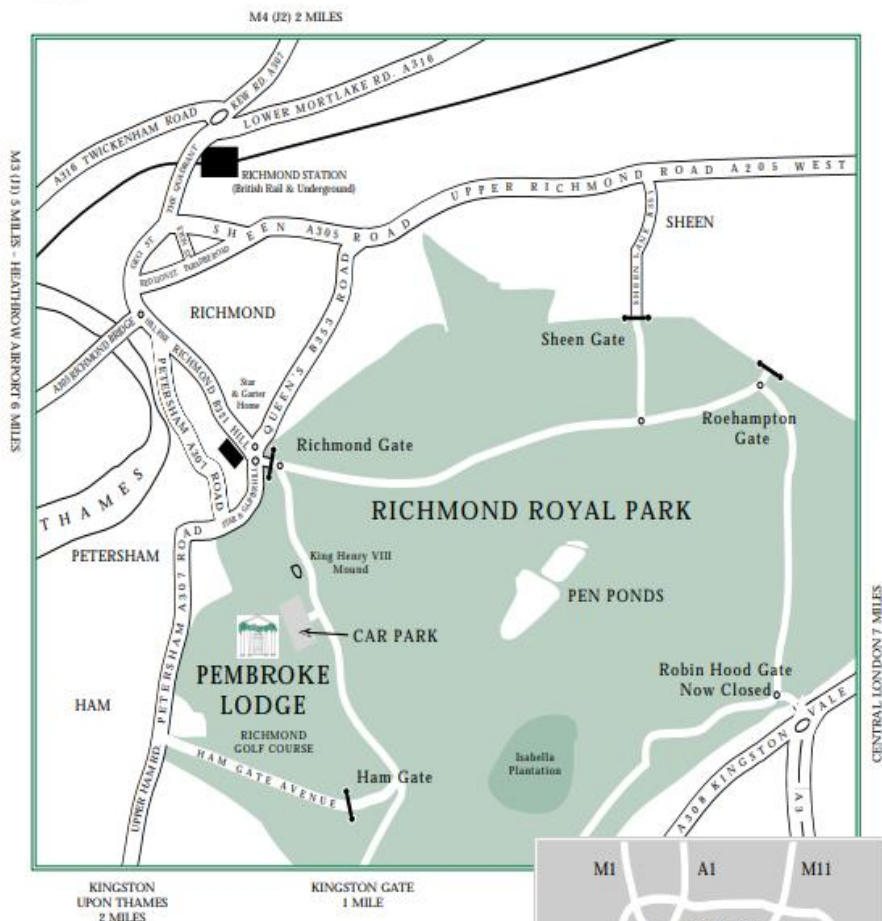

PEMBROKE LODGE

Free on site parking for 300 cars.
The Park gates are closed at dusk, thereafter
Richmond Gate is manned by our staff.

*Due to the deer and other wildlife please take extreme
care whilst driving in the Park. It is a place of outstanding
beauty - enjoy it!*